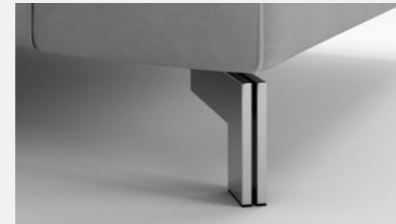

SPILLO NICK / SPILLO NICK FOOT

Brunito / Burnished
Cromato lucido / Polished chromed
Satinato / Satin
h. 15 cm
A richiesta / On request:
- RAL verniciato opaco / Matt RAL varnished