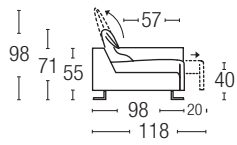

BACK CUSHIONS

Polyurethane backrest cushions with density 30 HR covered in a bonded resin.

PILLOWS

Pillows 50% natural dust-free, washed and sterilized feathers - 50% Cin Fill Ball (silicone-coated hollow polyester pellets). Pillow size 45 X 45 cm

PIEDE / FOOT

ELLE / ELLE

Cromato lucido / Polished chrome
h. 10 cm

BRACCIOLO / ARMREST

PLAY

DI SERIE/
STANDARD
Bracciolo 26 cm
Armrest 26 cm

PLAY LIGHT

A RICHIESTA/
ON REQUEST
Bracciolo 20 cm
Armrest 20 cm

PLAY ARMCHAIR

DI SERIE SULLA POLTRONA/
STANDARD ON ARMCHAIR
Bracciolo bombato 16 cm
Rounded armrest 16 cm

DIVANO / SOFA

guanciali / pillows:
2 cm 45x45

guanciali / pillows:
2 cm 45x45

guanciali / pillows:
2 cm 45x45