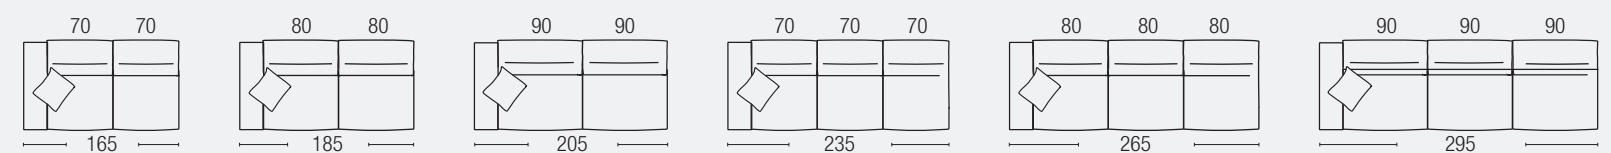

GUANCIALI

Guanciali 50% piuma naturale lavata, depolverizzata e sterilizzata - 50% cin fill ball (fibra poliestere siliconata cava a pallino). Misura dei guanciali 50 X 50 cm.

FRAME

Laminate wood frame padded with polyurethane foam in different densities covered in a 10 mm bonded resin layer.

PILLOWS

Pillows 50% natural dust-free, washed and sterilized feathers - 50% Cin Fill Ball (silicone-coated hollow polyester pellets). Pillow size 50 X 50 cm.

DIVANO / SOFA

TERMINALE / ARMREST UNIT

ANGOLO / CORNER