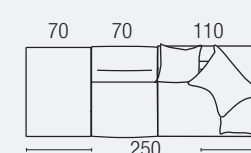

GUANCIALI

Guanciali 50% piuma naturale lavata, depolverizzata e sterilizzata - 50% cin fill ball (fibra poliestere siliconata cava a pallino). Misura dei guanciali 50 X 50 cm.

FRAME

Laminate wood frame padded with polyurethane foam in different densities covered in a 10 mm bonded resin layer.

PILLOWS

Pillows 50% natural dust-free, washed and sterilized feathers - 50% Cin Fill Ball (silicone-coated hollow polyester pellets). Pillow size 50 X 50 cm.

DIVANO / SOFA

TERMINALE / ARMREST UNIT

ANGOLO / CORNER

guanciali / pillows:
1 cm 65x65 - 2 cm 50x50

ANGOLARE CON POUF / CORNER WITH POUF

guanciali / pillows:
1 cm 65x65 - 2 cm 50x50

guanciali / pillows:
1 cm 65x65 - 2 cm 50x50

guanciali / pillows:
1 cm 65x65 - 2 cm 50x50