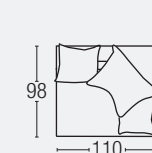

PILLOWS

Pillows 50% natural dust-free, washed and sterilized feathers - 50% Cin Fill Ball (silicone-coated hollow polyester pellets). Pillow size 50 X 50 cm.

DIVANO / SOFA

TERMINALE / ARMREST UNIT

ANGOLO / CORNER