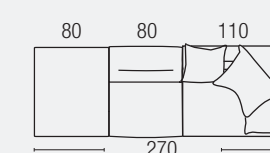

guanciali / pillows:
1 cm 65x65 - 2 cm 50x50