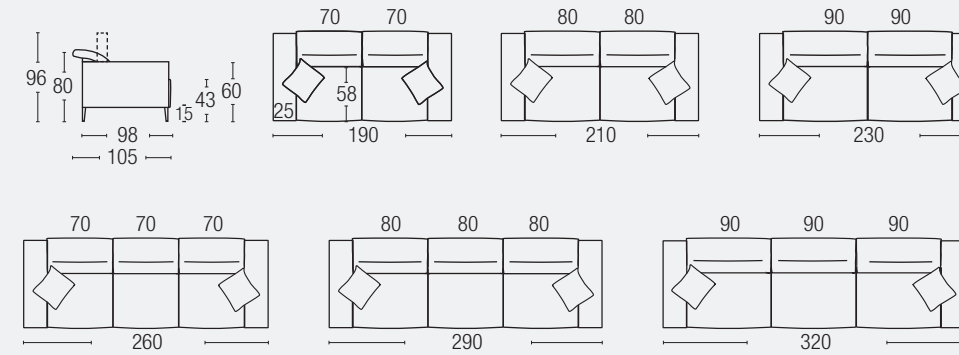

GUANCIALI

Guanciali 50% piuma naturale lavata, depolverizzata e sterilizzata - 50% cin fill ball (fibra poliestere siliconata cava a pallino). Misura dei guanciali 50 X 50 cm.

FRAME

Laminate wood frame padded with polyurethane foam in different densities covered in a 10 mm bonded resin layer.

PILLOWS

Pillows 50% natural dust-free, washed and sterilized feathers - 50% Cin Fill Ball (silicone-coated hollow polyester pellets). Pillow size 50 X 50 cm.

DIVANO / SOFA

TERMINALE / ARMREST UNIT

ANGOLO / CORNER