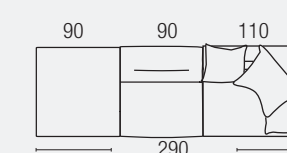

PILLOWS

Pillows 50% natural dust-free, washed and sterilized feathers - 50% Cin Fill Ball (silicone-coated hollow polyester pellets). Pillow size 50 X 50 cm.

DIVANO / SOFA

TERMINALE / ARMREST UNIT

ANGOLO / CORNER

guanciali / pillows:
1 cm 65x65 - 2 cm 50x50

ANGOLARE CON POUF / CORNER WITH POUF

guanciali / pillows:
1 cm 65x65 - 2 cm 50x50

guanciali / pillows:
1 cm 65x65 - 2 cm 50x50

guanciali / pillows:
1 cm 65x65 - 2 cm 50x50