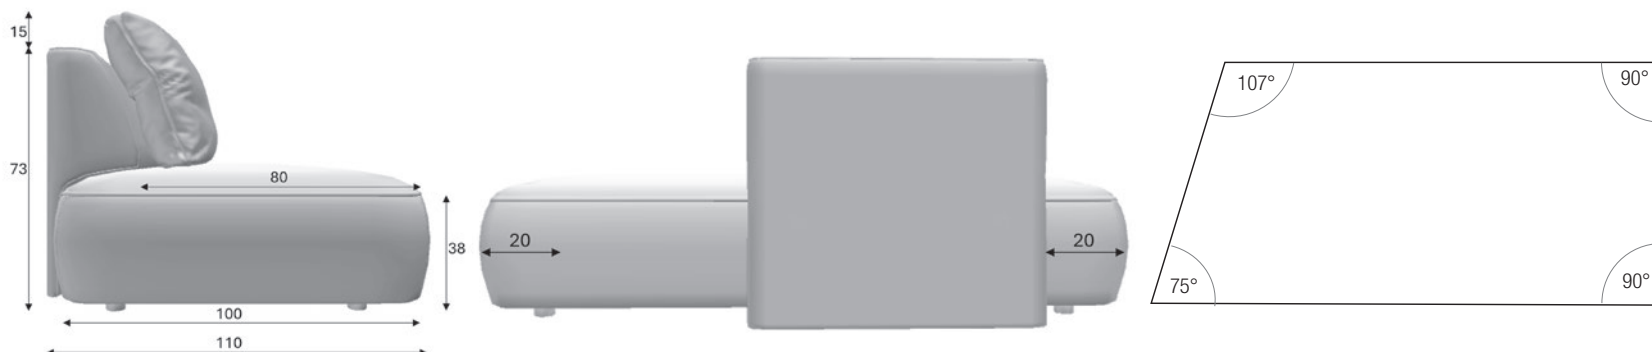

PILLOWS

STANDARD (70LX50H): Pillow 50% in de-dusted, washed and sterilized natural feathers - 50% cin fill ball (hollow siliconised polyester fibre), covered with 100% cotton cloth.

ON REQUEST

(RELAX PILLOW 70WX60H): Pillow in 50% de-dusted, washed and sterilized natural feathers - 50% cin fill ball (hollow silicone-coated polyester fibre), with insert in HR 25 polyurethane, covered with 100% cloth cotton.

MOVE video

MISURE E ANGOLI SIZES and ANGLES

BRACCIOLI / SCHIENALI / ARMRESTS/BACKRESTS

PANCHE / BENCHES

PANCHE CON TAVOLINO / BENCHES WITH COFFEE TABLE

TAVOLINO / COFFEE TABLE