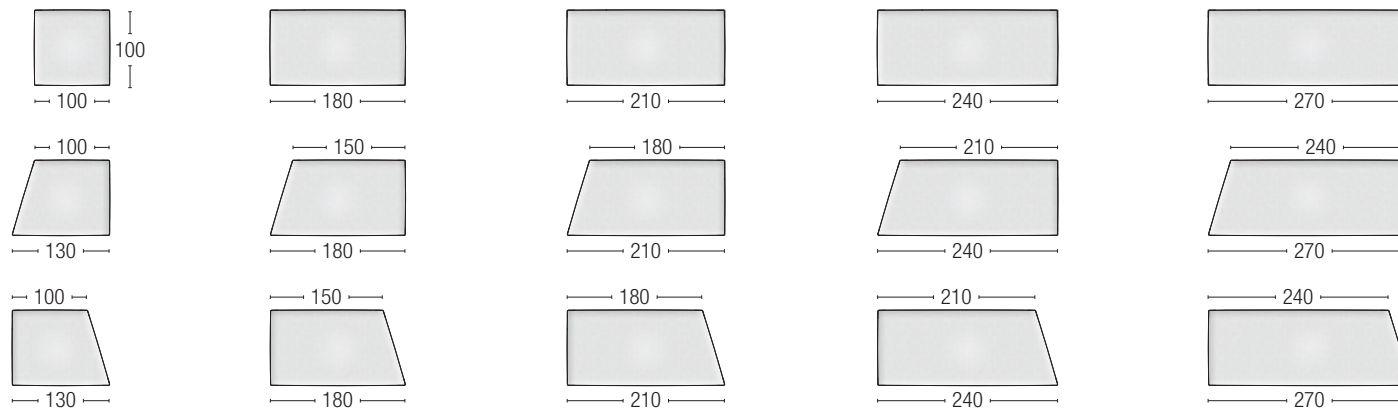

MOVE video

MISURE E ANGOLI SIZES and ANGLES

BRACCIOLI / SCHIENALI / ARMRESTS/BACKRESTS

PANCHE / BENCHES

PANCHE CON TAVOLINO / BENCHES WITH COFFEE TABLE

TAVOLINO / COFFEE TABLE