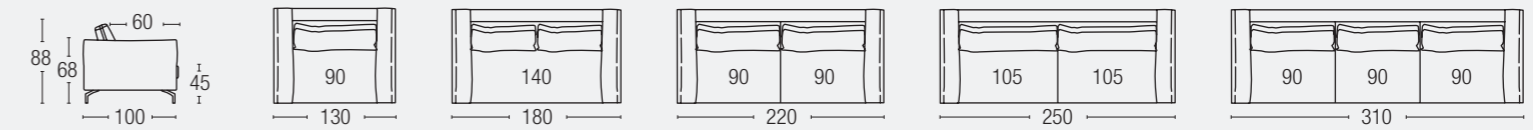

DIVANO / SOFA

misure di massimo ingombro a bracciolo chiuso / maximum dimensions with closed armrest